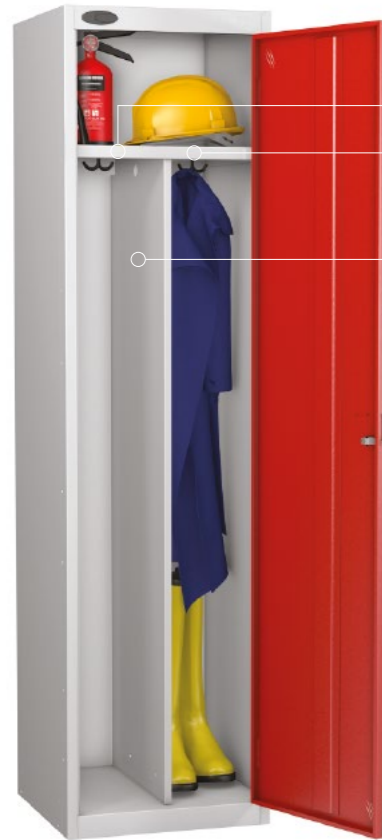

CLEAN ENVIRONMENT **STEEL**

Keeping clean garments and soiled work overalls separate can often be a problem. The Clean and Dirty Locker solves this by providing a centre partition with a double coat hook to either side. Identical in overall size, the Uniforms Locker has three handy shelves to one side of the partition.

CLEAN & DIRTY LOCKER

- FULL WIDTH TOP SHELF
- DOUBLE COAT HOOKS PER COMPARTMENT
- CENTRAL DIVIDER TO SEPARATE CLEAN FROM DIRTY GARMENTS

CLEAN & DIRTY LOCKER

Complete with full width internal top shelf 305mm high, vertical centre partition and two double coat hooks.

WIDTH 460mm
DEPTH 460mm
TOP COMPARTMENT HEIGHT 305mm

UNIFORM LOCKER

- FULL WIDTH TOP SHELF
- CENTRAL DIVIDER & DOUBLE COAT HOOK
- FIXED SHELVES GIVING CONVENIENT STORAGE

UNIFORMS LOCKER

Complete with full width internal top shelf 305mm high, vertical centre partition, double coat hook and a further three half width shelves.

TWO PERSON LOCKER

Provides two sections per user with a common key to fit both. One, 180mm high, full width compartment at the top of the locker and a vertical compartment fitted with a double coat hook.