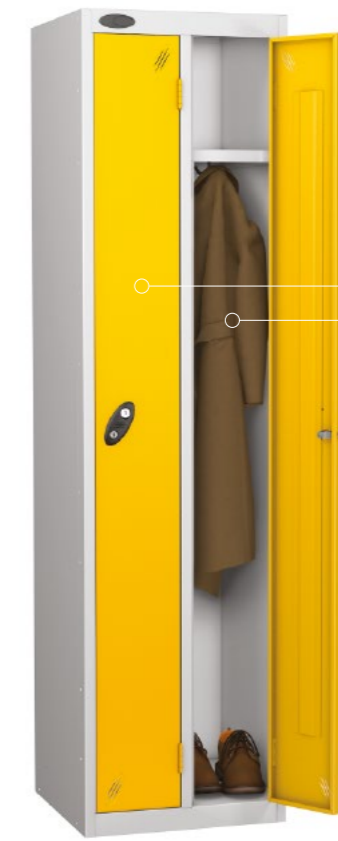

TWIN LOCKER

- TOP SHELF PER PERSON
- SLIM HANGING SPACE WITH DOUBLE COAT HOOK PER PERSON
- USER 1
  USER 2

TWIN LOCKER

Each compartment comes with 305mm high internal top shelf and a double coat hook.

WIDTH 460mm
DEPTH 460mm
TOP COMPARTMENT HEIGHT 305mm