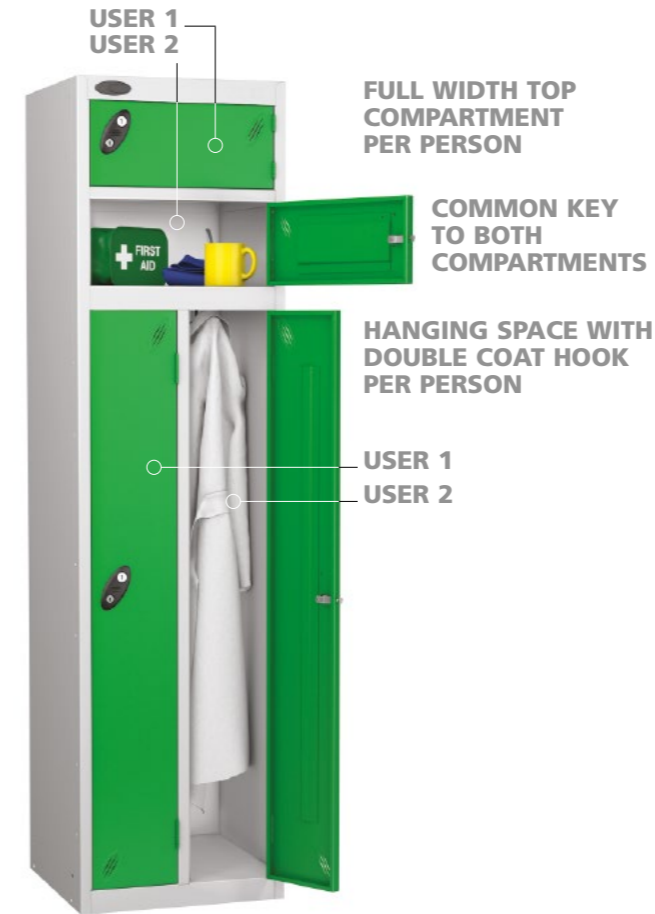

CLEAN & DIRTY LOCKER

- FULL WIDTH TOP SHELF
- DOUBLE COAT HOOKS PER COMPARTMENT
- CENTRAL DIVIDER TO SEPARATE CLEAN FROM DIRTY GARMENTS

CLEAN & DIRTY LOCKER

Complete with full width internal top shelf 305mm high, vertical centre partition and two double coat hooks.

WIDTH 460mm
DEPTH 460mm
TOP COMPARTMENT HEIGHT 305mm

UNIFORM LOCKER

- FULL WIDTH TOP SHELF
- CENTRAL DIVIDER & DOUBLE COAT HOOK
- FIXED SHELVES GIVING CONVENIENT STORAGE

UNIFORMS LOCKER

Complete with full width internal top shelf 305mm high, vertical centre partition, double coat hook and a further three half width shelves.

WIDTH 460mm
DEPTH 460mm
TOP COMPARTMENT HEIGHT 305mm

SPECIALIST & SPACE SAVERS

SEE PAGES 4 AND 5 FOR COLOUR OPTIONS

TWO PERSON LOCKER

- USER 1
USER 2
- FULL WIDTH TOP COMPARTMENT PER PERSON
- COMMON KEY TO BOTH COMPARTMENTS
- HANGING SPACE WITH DOUBLE COAT HOOK PER PERSON
- USER 1
USER 2

TWO PERSON LOCKER

Provides two sections per user with a common key to fit both. One, 180mm high, full width compartment at the top of the locker and a vertical compartment fitted with a double coat hook.