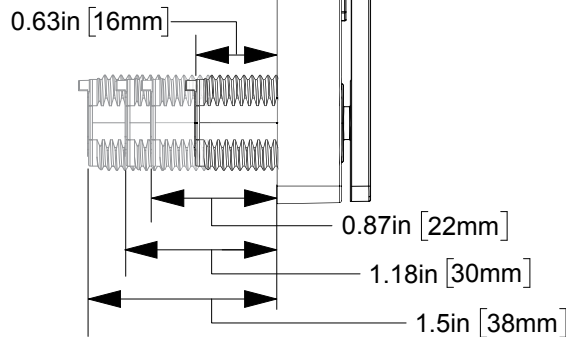

Cylinder Length

Cam Options

Offset Cam

Flat Cam

	16MM CYLINDER	22MM CYLINDER	30MM CYLINDER	38MM CYLINDER
A	0.71in (18mm)	0.94in (24mm)	1.26in (32mm)	1.57in (40mm)