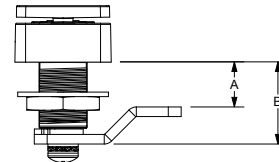

Cam Options

Offset Cam

Flat Cam