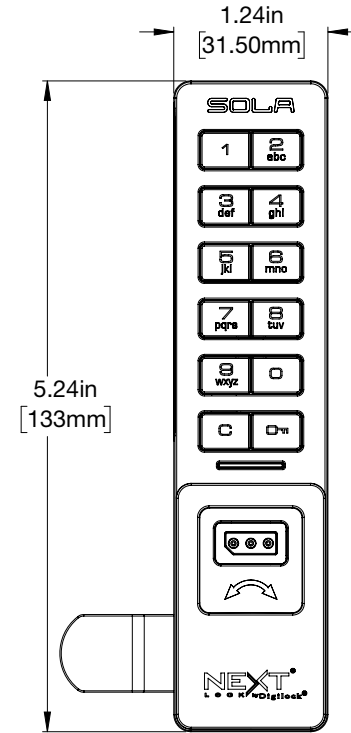

Top View

Side View

Front View

Cylinder Length

Cam Options

Offset Cam

Flat Cam

	16MM CYLINDER	22MM CYLINDER	30MM CYLINDER	38MM CYLINDER
A	0.71in (18mm)	0.94in (24mm)	1.26in (32mm)	1.57in (40mm)