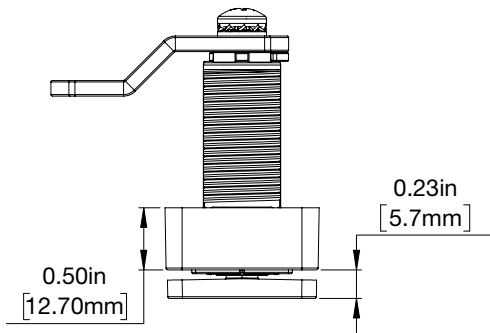

Top View

Side View

Front View

Cylinder Length

Cam Options

Offset Cam

Flat Cam

	16MM CYLINDER	22MM CYLINDER	30MM CYLINDER	38MM CYLINDER
A	0.71in (18mm)	0.94in (24mm)	1.26in (32mm)	1.57in (40mm)