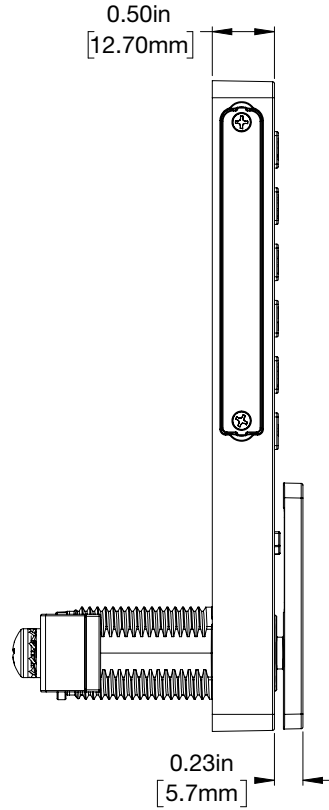

Top View

Side View

Front View

Cylinder Length

Cam Options

Offset Cam

Flat Cam

	16MM CYLINDER	22MM CYLINDER	30MM CYLINDER	38MM CYLINDER
A	0.71in (18mm)	0.94in (24mm)	1.26in (32mm)	1.57in (40mm)