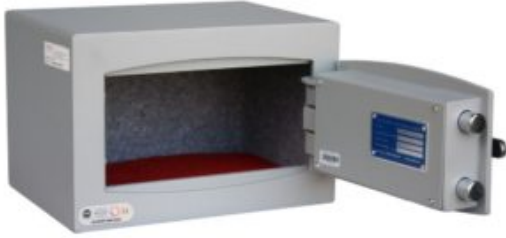

Mini Vault 0 S2 Silver Electronic Locking

MINI VAULT S2 SILVER 0 ELECTRONIC IMAGES

Mini Vault 0 S2 Silver Electronic Locking