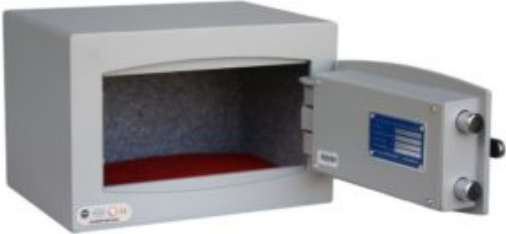

Mini Vault 0 S2 Silver Key Locking

MINI VAULT S2 SILVER 0 KEY LOCKING IMAGES

Mini Vault 0 S2 Silver Key Locking