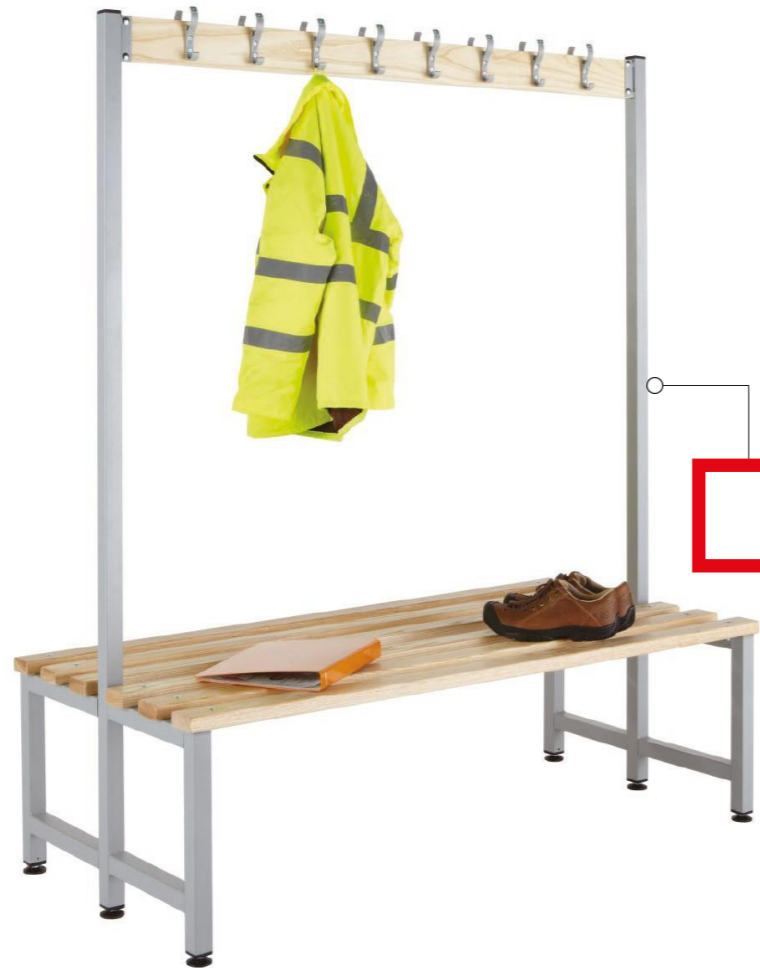

BUDGET RANGE

EXPRESS CLOAKROOM EQUIPMENT

SQUARE TUBE

ONLY AVAILABLE IN
SILVER

BUDGET HOOK BENCH

WITH ASH SLATS
TYPE J

ROBUST SQUARE TUBE FRAMES

All budget frames are constructed from robust 38mm square, thick wall tubing with welded joints for strength and durability.

Budget benches are supplied in component format including all necessary fixings.

Basic tools required for assembly.

AVAILABLE COLOUR

All budget range supplied Silver with Ash slats.

SILVER
RAL 9006

BUDGET BENCH

single sided with timber slats

BUDGET HOOK BENCH

single sided with timber slats and storage baskets at additional cost

BUDGET HOOK BENCH

single sided with timber slats

We reserve the right to alter designs and specification of products illustrated in this brochure without prior consent. All sizes are nominal. All information is correct at time of going to print.