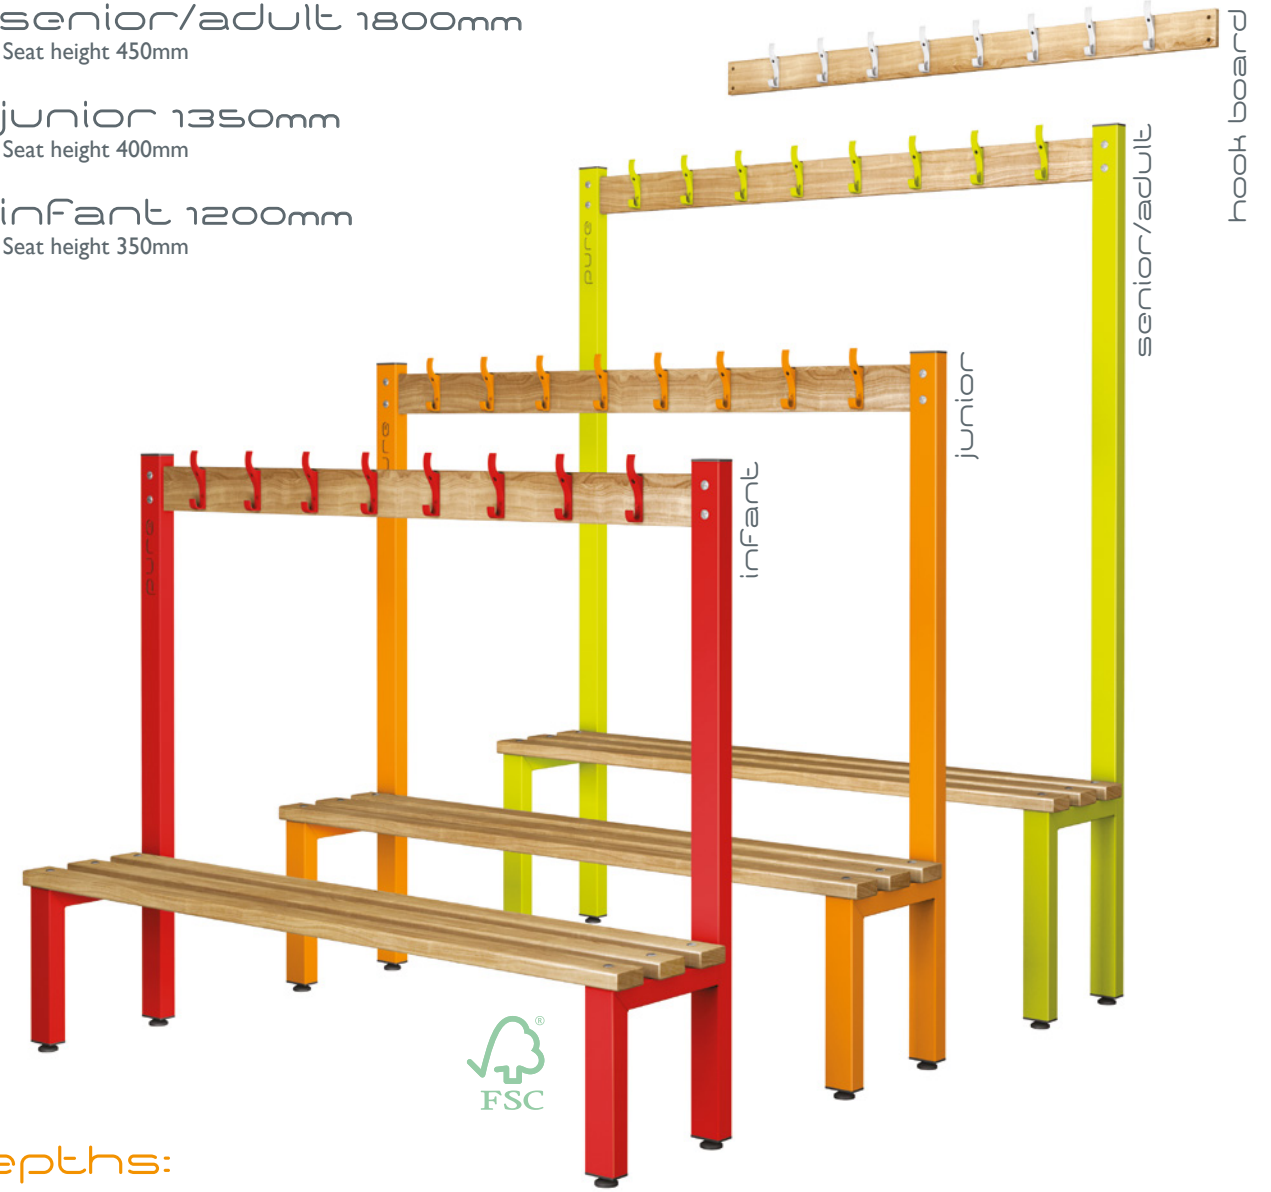

pure cloakroom

Many changing environments require a place to sit whilst changing clothes. Designed to withstand the rigours of heavy use, this range of pre-assembled cloakroom furniture is both strong and attractive. Supplied in 1000mm, 1200mm, 1500mm and 2000mm standard width modules in senior/adult, junior and primary seat heights. We know that most changing areas are different, so if the standard modules don't work, non-standard sizes are available and can be priced on application.

- **NEW robust design**
- **Solid steamed beech wood slats (FSC certified)**
- **Range of standard sizes to suit most applications, supplied ready built**
- **Anti-ligature polymer coat hooks with anti-microbial additive**
- **Frame and hook colours to co-ordinate or contrast with Pure steel lockers**
- **Floor or wall fixings available**

pure flame red
RAL 3020

pure magma
RAL 2003

pure lime light
12 E 51

4 lengths:

1000mm

1200mm

1500mm

2000mm

options:

- o polymer slats
- o baskets

3 heights available:

- o senior/adult 1800mm
Seat height 450mm
- o junior 1350mm
Seat height 400mm
- o infant 1200mm
Seat height 350mm

depths:

- Double sided bench 775mm (790mm in black polymer)
- Double sided hook and overhead bench 700mm (715mm in black polymer)
- Single sided hook and overhead bench 370mm (375 in black polymer)
- Single sided bench 305mm (310 in black polymer)