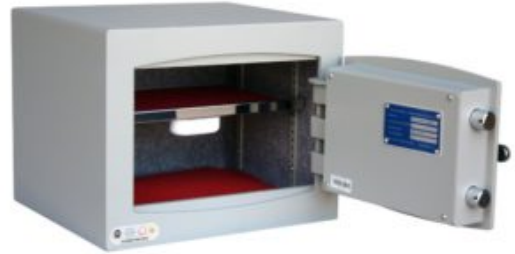

SKU: SFMV-1K-S-S2 EAN Number: 5030282193003

SECURITY SAFES & CABINETS

Built to the highest manufacturing standards, our Security Safes are designed to protect a wealth of valuable items within a range of environments.

MINI VAULT S2 SILVER 1 KEY LOCKING

- £4,000 overnight cash cover (£40,000 valuables)
- Independently tested and certified to EN14450 S2
- 4mm Solid steel electrically welded body
- 8mm anti-bludgeon door fitted with VdS Class 1 double bitted safe lock
- Chrome plated bolt cups
- Soft foam insert protects valuables from damage
- Fully lined interior
- Adjustable jewellery shelf included
- Motion sensitive Interior light included
- Suitable for rear or floor fixing - Bolts supplied
- Colour - Metallic Dark Grey RAL7001

ADDITIONAL INFORMATION

Weight	29.000 kg
Dimensions	294 (H) x 374 (W) x 325 (D) mm
Standard	Silver
Cash Rating	£4,000
Volume	26 litres
Shelves	1
Internal Depth	260mm
Internal Width	354mm
Internal Height	282mm
EAN	5030282193003

Mini Vault 1 S2 Silver Key Locking

Mini Vault 1 S2 Silver Key Locking

MINI VAULT S2 SILVER 1 KEY LOCKING IMAGES

Mini Vault 1 S2 Silver Key Locking

Mini Vault 1 S2 Silver Key Locking

Your Securikey Stockist