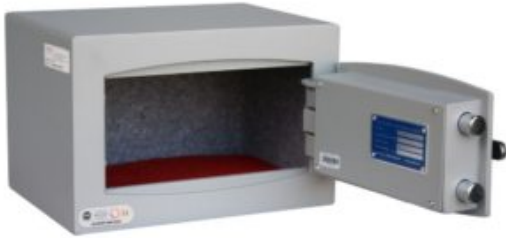

Mini Vault 0 S2 Silver Electronic Locking

MINI VAULT S2 SILVER 0 ELECTRONIC IMAGES

Mini Vault 0 S2 Silver Electronic Locking