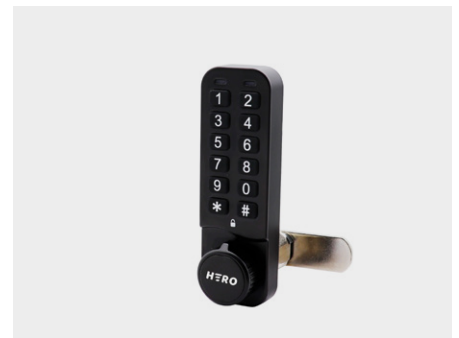

Camlock

Powerful 1 billion combination lock is supplied as standard to avoid duplication of keys and minimise theft. Two keys are included with each lock. Exclusive to HERO! (Master key sold separately).

Hasp and staple

Simple design allows lockers to be latched shut with the additional option of a padlock for extra security. Shank diameter maximum 7mm and minimum 5mm. Padlock not supplied.

Coin Return Lock

Surface mounted with user friendly operation. Accepts £1 coins thus encouraging users to return their key. (Override key sold separately).

Manual combination lock

All metal lock with 4 digit code combination. Available in private and public mode with auto scramble dials. Re-programmable and easy to operate. (Override key sold separately).

Digital combination lock

Simple to programme and available to set in private and public modes depending on application. 40,000 combinations and battery cycles. Available in vertical and horizontal orientation. (Override key sold separately).