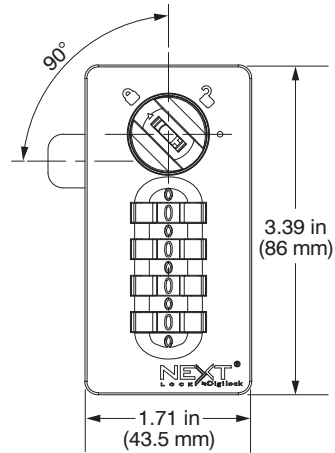

## Dial Combination Mechanical Lock

The Nextlock® Mech Lock Series provide mechanical solutions to secure personal storage. Available in Dial Combination including keys.

**TOTAL**  
LOCKER SERVICE

- Dial combination operation
- Shared or assigned use functionality
- Cam locking mechanism
- Operates with a 4-digit User Code
- All metal housing
- Vertical body style
- Recess mount
- Brushed nickel finish
- Manage with laser cut Manager Keys
- Keyed alike per site
- Code retrieval tool for forgotten codes
- Replaceable core
- No batteries required
- Two year warranty

*ADA compliant options include  
a Lever or Pull Handle.*

Dial Combination Features

Front View

Dial Combo

Side View

Top View