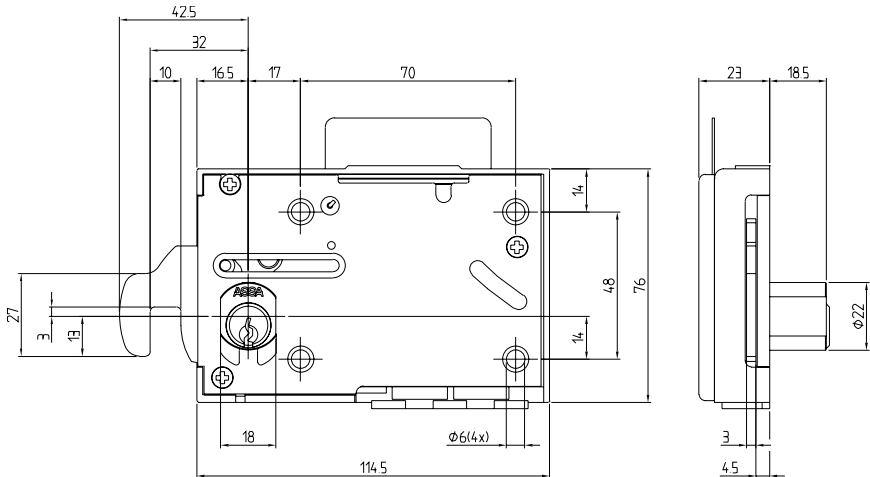

On request, when assembling the lock for one hole punched cards, 4 different located card codes are available and for two hole punched cards, 20 different card codes are available.

The card lock can be ordered for right-or lefthanded lockers. A range of cylinders covering different demands of material thickness and security levels, can be used. The cylinder is master keyed.

## Dimension