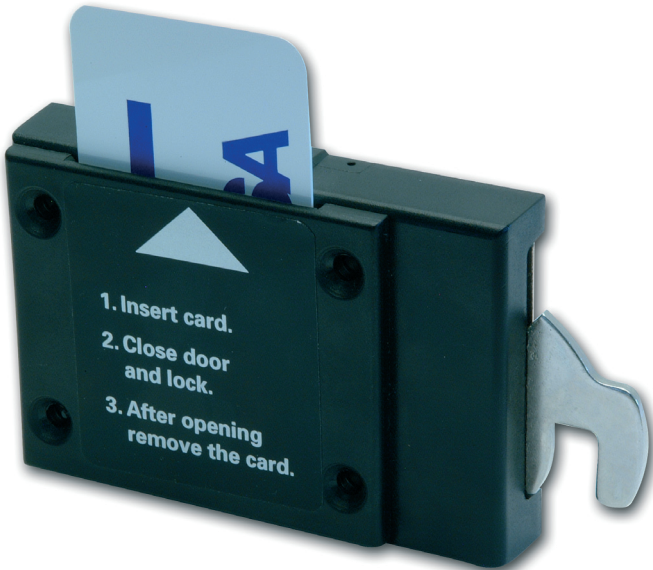

### Performance

Assa Card Lock is a mechanical card lock for cupboards. Hole punched cards will give access to lock with keys. The lock can be made to accept one hole punched or two hole punched cards.

On request, when assembling the lock for one hole punched cards, 4 different located card codes are available and for two hole punched cards, 20 different card codes are available.

The card lock can be ordered for right-or lefthanded lockers. A range of cylinders covering different demands of material thickness and security levels, can be used. The cylinder is master keyed.

The lock is made for use in wet areas: Lock case of polycarbonate, cylinder of chromated brass, keys and hook bolt of nickel plated brass. Desmo keys of nickel silver.

### Function

When inserting the card in the lock, the door can be locked and the key removed. In locked position the card remains captive. The insertion of a card is then the deposit, which enables the key to be taken away by the customer. After use, when the door is unlocked the card can be removed and the key remains captive in the lock, available for next customer.