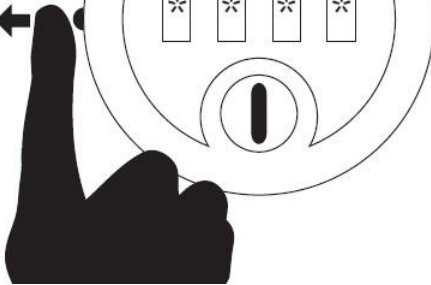

**MECHANICAL**

**4 DIAL**

**COMBINATION LOCK**

**INSTRUCTIONS**

Popular Finishes:  
BLACK or WHITE

Other finishes are available if they reach our Minimum Order Requirements.

Please contact our sales office for more details

PRESS  
& HOLD

RELEASE

SCRAMBLE  
CODE

Punch Hole Profile