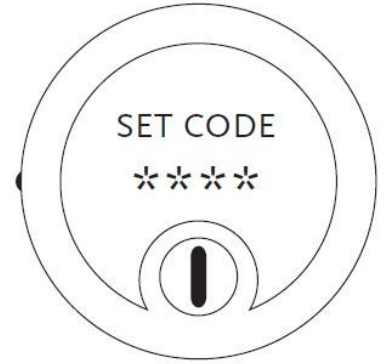

**MECHANICAL**

**4 DIAL**

**COMBINATION LOCK**

**INSTRUCTIONS**

Popular Finishes:  
BLACK or WHITE

Other finishes are available if they reach our Minimum Order Requirements.

Please contact our sales office for more details

PRESS  
& HOLD

RELEASE

SCRAMBLE  
CODE

Punch Hole Profile