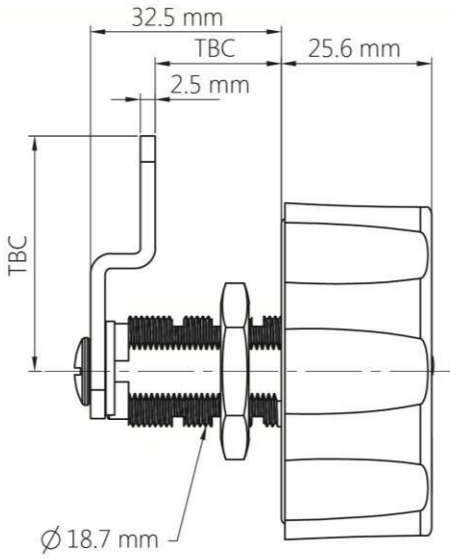

PRESS  
& HOLD

RELEASE

SCRAMBLE  
CODE

Punch Hole Profile