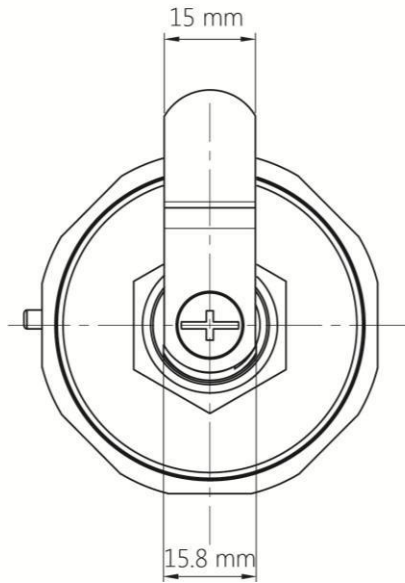

PRESS  
& HOLD

RELEASE

SCRAMBLE  
CODE

Punch Hole Profile