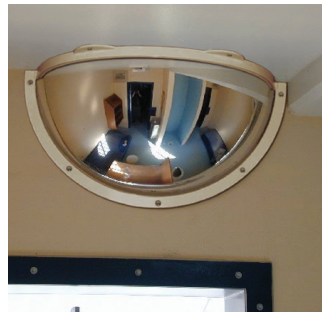

Institutional and Anti-Vandal Mirrors

Corrections facility mirrors have been specifically designed for use in prisons and secure units where security and safety to both staff and prisoner or patient are critical. The virtually indestructible polycarbonate or stainless steel mirror face and a unique anti-ligature full steel frame give a clear distortion free reflection, while the anti-ligature hole designs are tamperproof and meet the tough requirements of many prisons and institutions worldwide. These design features make for perfect application in any area where vandalism is an issue.

Wall Dome

Anti Ligature Vanity Mirror

Quarter Dome

Half Dome

Secure Institutions Full Dome

Polycarbonate – Anti-Ligature

| Model | Description (mm) | Viewing Distance (M) | Polycarbonate Face Thickness (mm) | Application |
|---------|---------------------|----------------------|-----------------------------------|---------------|
| M17527H | 300 x 300 quarter | 6 | 3 | Anti Ligature |
| M17537H | 600 x 300 half face | 6 | 3 | Anti Ligature |

Stainless Steel – Anti-Ligature

| Model | Description (mm) | Viewing Distance (M) | Stainless Steel Face Thickness (mm) | Application |
|----------------------|------------------------|----------------------|-------------------------------------|--------------------------|
| M16525HL | 250 x 250 quarter dome | 5 | 1.2 | Anti Ligature/ Vandalism |
| M16529HL | 500 x 250 half dome | 6 | 1.2 | Anti Ligature/ Vandalism |
| M16505W | 500 wall dome | 30 | 0.9 | Anti Ligature/ Vandalism |
| M500CD | 500 ceiling dome | 5 | 1.2 | Anti Ligature/ Vandalism |
| M16047C ¹ | 450 diameter | 32 | 0.7 | Vandalism |
| M16066C ¹ | 600 diameter | 42 | 0.7 | Vandalism |